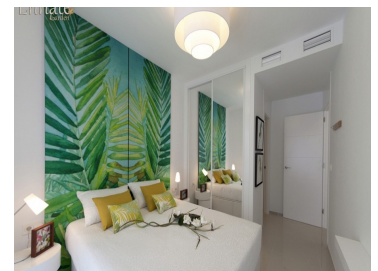

Ref: LPEUR107

Ciudad Quesada

2 Bedroom Apartment

• Bedrooms: 2

• Bathrooms: 2

• Pool: No

• EPC: Pending

LPEUR1072 BEDROOM APARTMENTS IN A NEW RESIDENTIAL COMPLEX : ENNATE GARDEN, DONA PEPA. These apartments are situated in a new residential complex in Dona Pepa, Alicante. There are 2 types of apartments, a ground floor with a garden and a top floor with solarium. These beautifully designed apartments are the height of luxury in a lovely residential area. Build area 83m2. FROM €364,159,000
DORMITORIOS EN UN COMPLEJO RESIDENCIAL NUEVO: ENNATE GARDEN, DONA PEPA. Estos apartamentos estan en un nuevo complejo residencial en pepa Dona, Alicante. " Ennate Garden" Hay 2 tipos de apartamentos, uno en planta baja con jardin y otro planta alta con solarium. Tienen 2 dormitorios y 2 banos. Área de construccion 83m2.